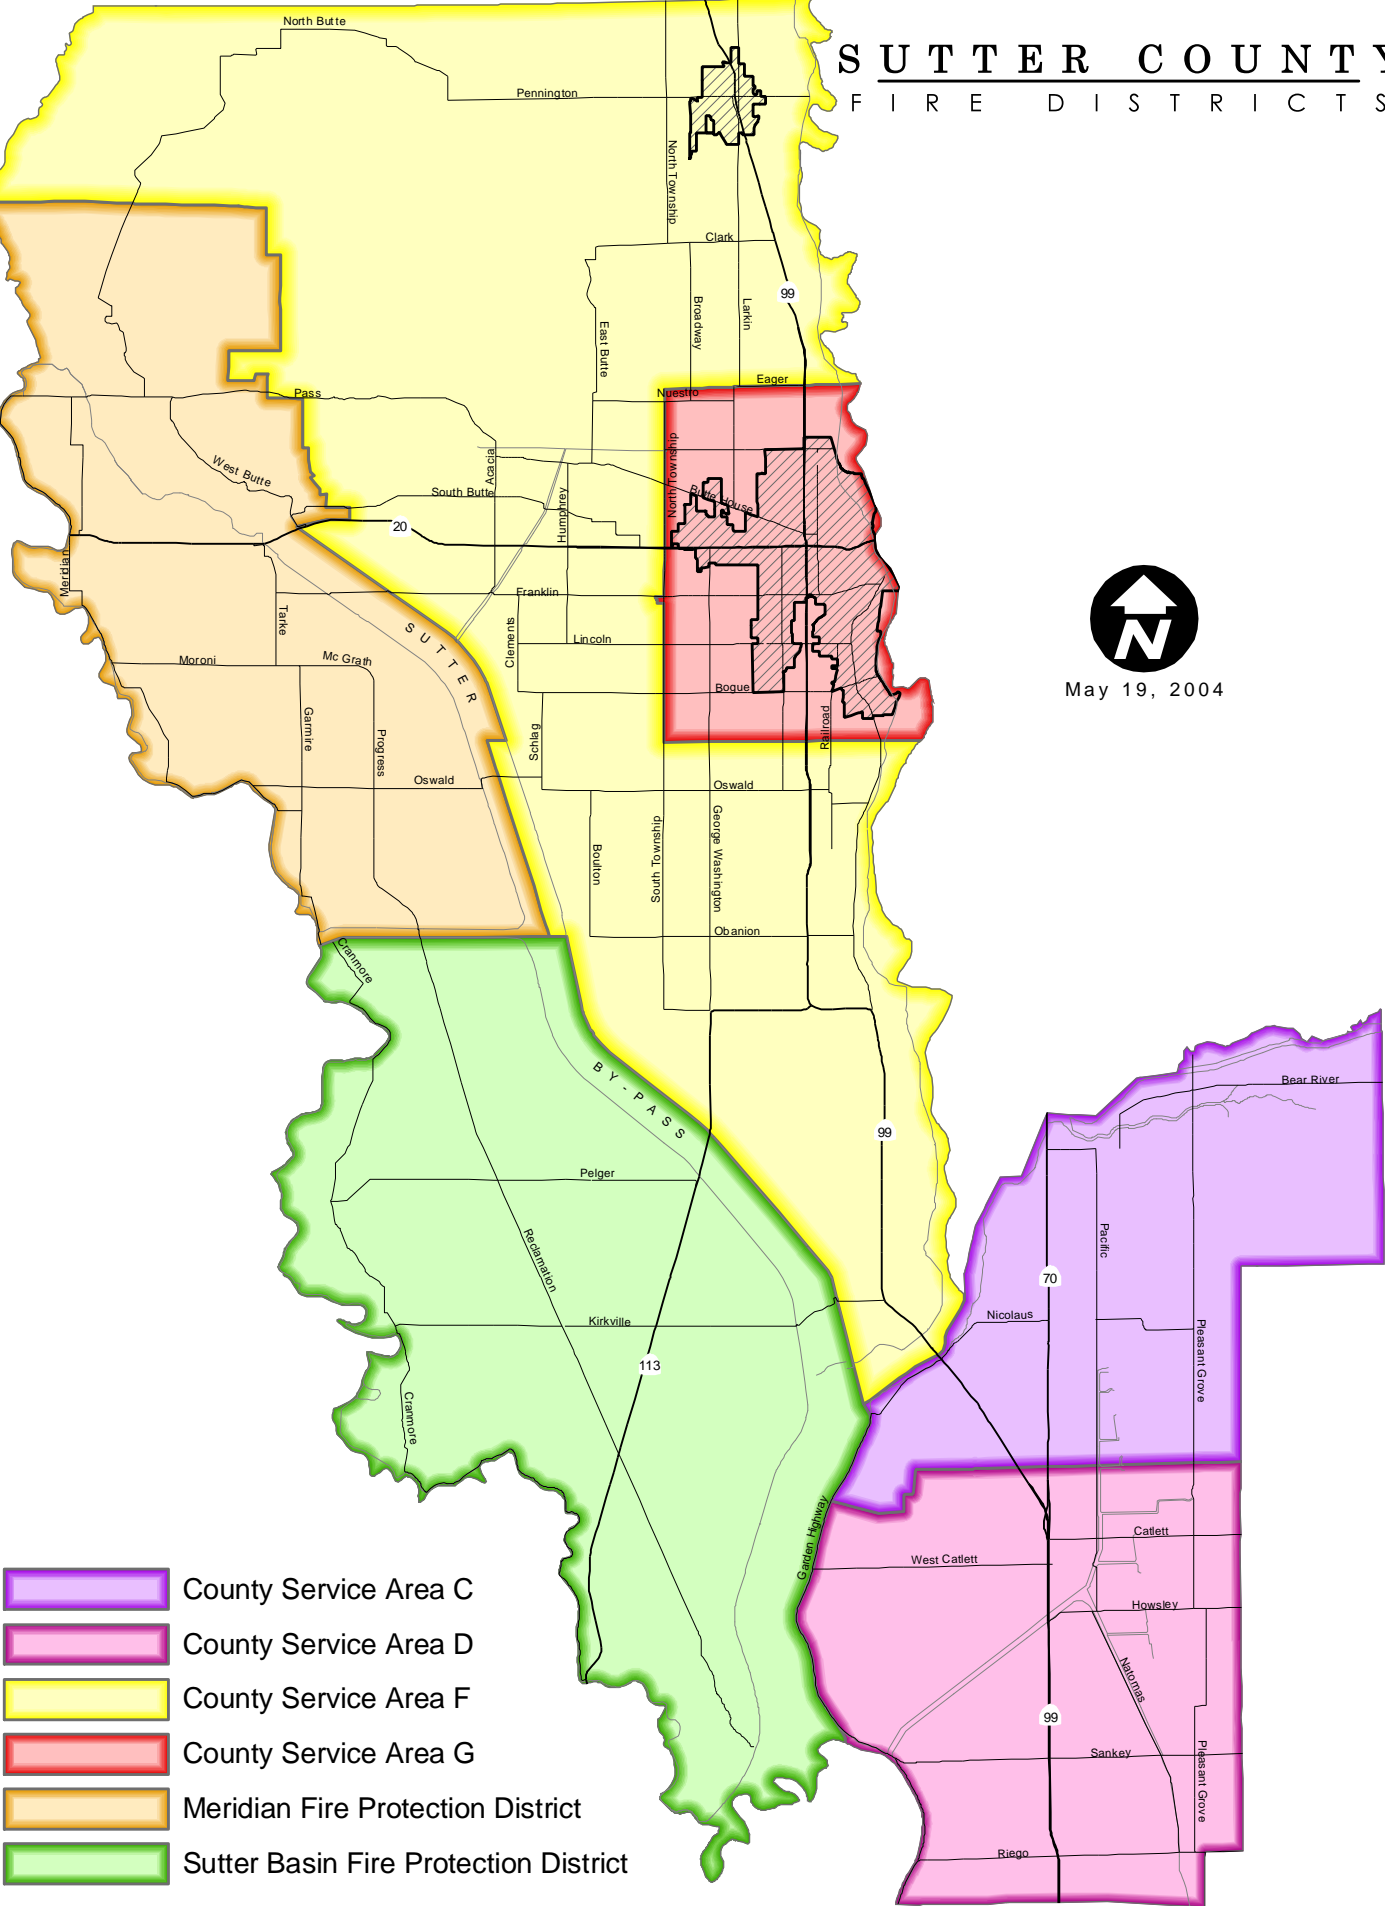

SUTTER COUNTY

FIRE DISTRICTS

May 19, 2004

-  County Service Area C
-  County Service Area D
-  County Service Area F
-  County Service Area G
-  Meridian Fire Protection District
-  Sutter Basin Fire Protection District